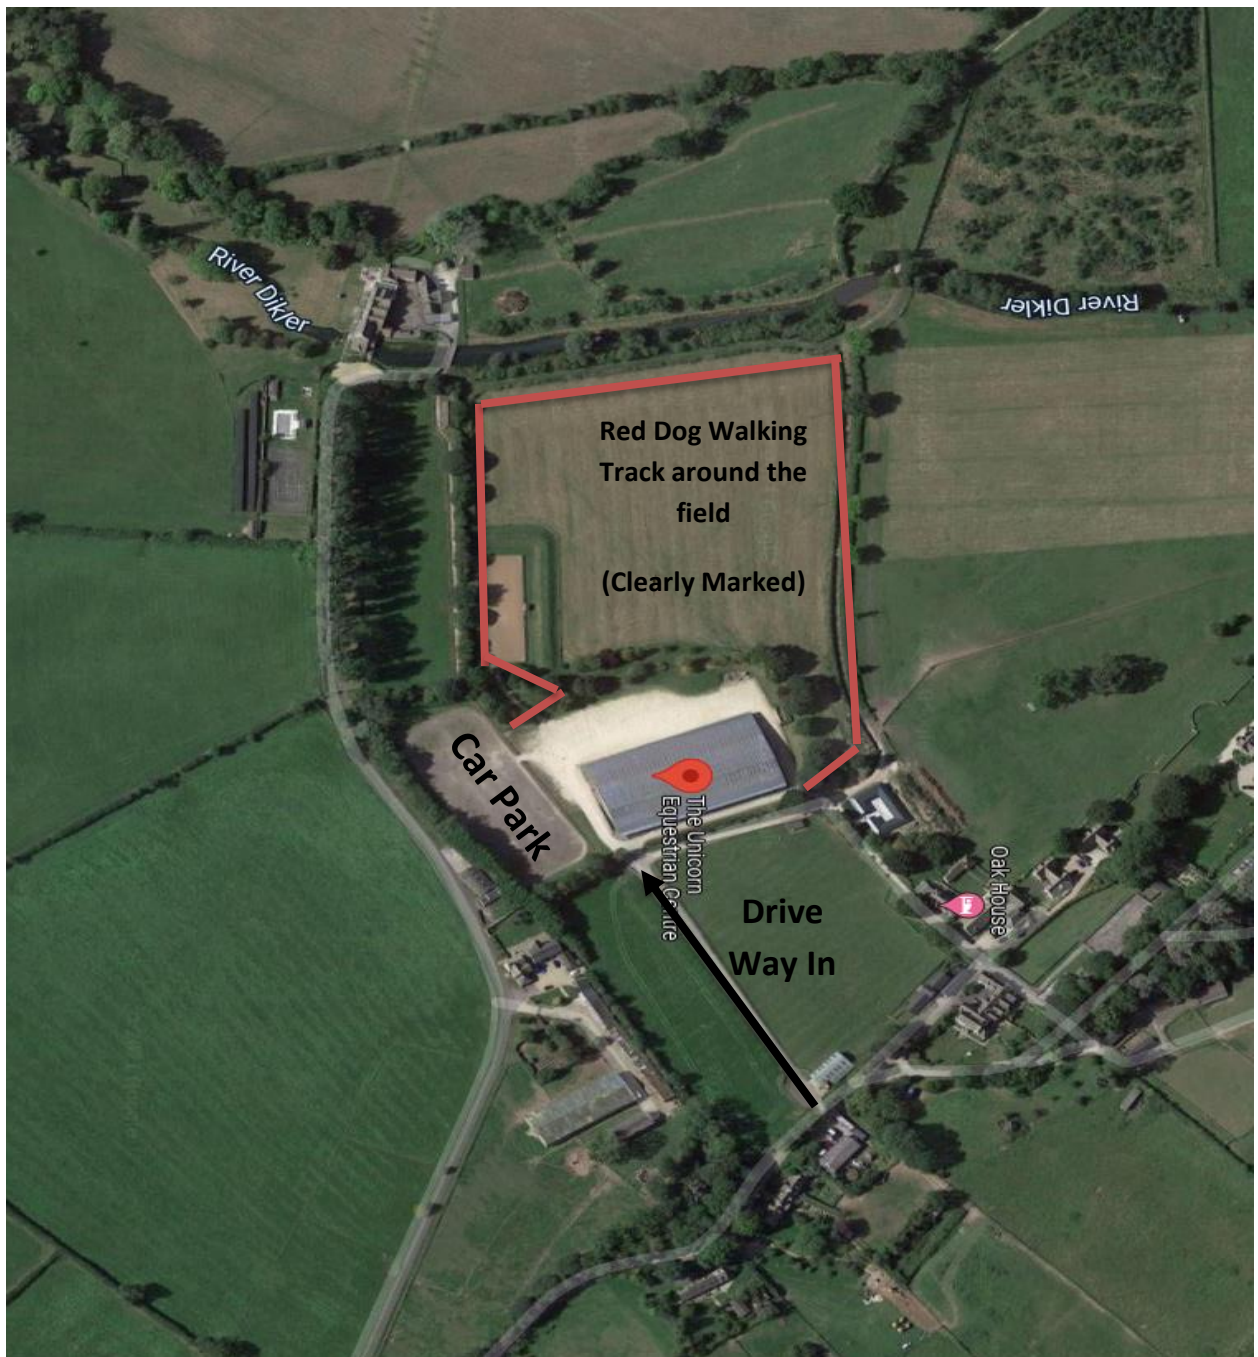

British Agility Events at Unicorn Equestrian Complex

SOME POLITE DO'S AND DONT'S

- DO please pick up your dog poop immediately and put in the appropriate place.
- DO please park in the designated area ONLY.
- DO please keep to the designated path to walk your dog, clearly marked.

- DON'T TAKE YOUR DOG INTO THE MAIN BUILDING, dogs in the arena only.
- DON'T let your dog off the lead as we have horses and sheep
- DON'T walk your dog on the banks (they are man-made banks).
- DON'T leave your litter in the seating area inside the arena. please use the bins provided.
- DON'T allow your dog to toilet on trees, hedging, doorways and equipment around the buildings.

WATER TAPS ARE LOCATED
IN THE MAIN BUILDING BY THE FIRE EXTINGUISHER AND BY THE
STABLE AREA

Thank you
British Agility Team